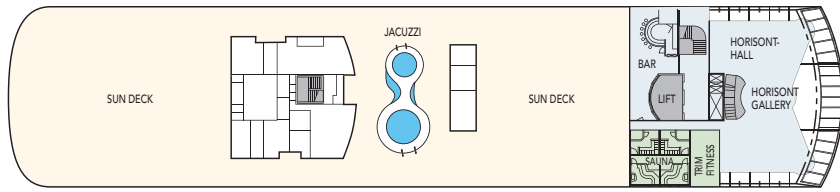

MS MIDNATSOL

CABIN CATEGORIES

BC	Description	Deck
MX Outs	Owners suite, two rooms queen size bed, sitting area, dining table, TV, stereo, coffeemaker, internet access, minibar, safe, private balcony. De luxe bathroom w/ bath tub & wc. Separate guest wc.	8
MG Outs	Grand suite, one room, queen size bed, sitting area, TV, internet access, stereo, coffeemaker, minibar, safe, de luxe bathroom with bath tub & shower/wc. MG on deck 775 & 780 w/private balcony and separate sleeping area. Suite 780 shower only, 775 bath tub only.	7,8
M Outs	One room suite, queen size bed, sitting area, TV, internet access, stereo, coffeemaker, minibar, private balcony. De luxe bathroom w/shower & wc.	7
Q Outs	Mini suite, queen size bed, sitting area, TV, stereo, coffeemaker, minibar, shower/wc.	6,7
QJ Outs	Mini suite, twin beds, sitting area, TV, mini bar, shower/wc, limited or no view.	6,7
U Outs	One bed, one sofa bed, table, shower/wc.	7,8
P Outs	One bed, one sofa bed, table, shower/wc.	6
N Outs	One bed, one sofa bed, table, shower/wc.	4
J Outs	One bed, one sofa bed, shower/wc, limited or no view.	6,7
L Outs	One bed, one sofa bed, porthole, shower/wc.	3,4
I Ins.	One bed, one sofa bed, TV, shower/wc.	4,6,7
H Outs	Cabin for disabled.	6

Due to weather conditions portholes may be closed upon captains decision.

Public areas:

- Restaurant, Café, Bar, Lounges
- Outdoor area
- Lift/stairs
- Fitness room/sauna
- Conference room

Outdoor jacuzzi: Yes
Internet cafe: Yes
Fitness room/sauna: Yes

Cabin layout: Grand suites w/balcony: 2,
Suites w/balcony: 3, Suites w/bay window: 10,
Mini suites: 6, Cabins: 276,
Cabins for disabled: 4. Cabins total: 301

DECK 9