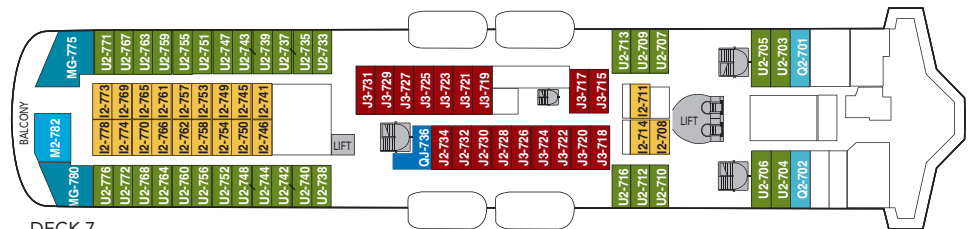

MS MIDNATSOL

CABIN CATEGORIES

BC	Description	Deck
MX Outs	Owners suite, two rooms queen size bed, sitting area, dining table, TV, stereo, coffeemaker, internet access, minibar, safe, private balcony. De luxe bathroom w/ bath tub & wc. Separate guest wc.	8
MG Outs	Grand suite, one room, queen size bed, sitting area, TV, internet access, stereo, coffeemaker, minibar, safe, de luxe bathroom with bath tub & shower/wc. MG on deck 775 & 780 w/private balcony and separate sleeping area. Suite 780 shower only, 775 bath tub only.	7,8
M Outs	One room suite, queen size bed, sitting area, TV, internet access, stereo, coffeemaker, minibar, private balcony. De luxe bathroom w/shower & wc.	7
Q Outs	Mini suite, queen size bed, sitting area, TV, stereo, coffeemaker, minibar, shower/wc.	6,7
QJ Outs	Mini suite, twin beds, sitting area, TV, mini bar, shower/wc, limited or no view.	6,7
U Outs	One bed, one sofa bed, table, shower/wc.	7,8
P Outs	One bed, one sofa bed, table, shower/wc.	6
N Outs	One bed, one sofa bed, table, shower/wc.	4
J Outs	One bed, one sofa bed, shower/wc, limited or no view.	6,7
L Outs	One bed, one sofa bed, porthole, shower/wc.	3,4
I Ins.	One bed, one sofa bed, TV, shower/wc.	4,6,7
H Outs	Cabin for disabled.	6

Due to weather conditions portholes may be closed upon captains decision.

Public areas:

- Restaurant, Café, Bar, Lounges
- Outdoor area
- Lift/stairs
- Fitness room/sauna
- Conference room

Outdoor jacuzzi: Yes
Internet cafe: Yes
Fitness room/sauna: Yes

Cabin layout: Grand suites w/balcony: 2,
Suites w/balcony: 3, Suites w/bay window: 10,
Mini suites: 6, Cabins: 276,
Cabins for disabled: 4. Cabins total: 301

DECK 7