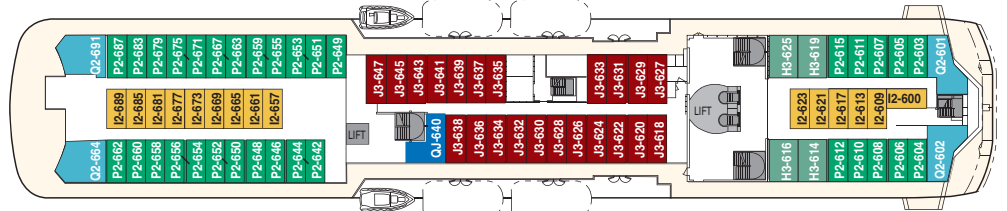

MS MIDNATSOL

CABIN CATEGORIES

BC	Description	Deck
MX Outs	Owners suite, two rooms queen size bed, sitting area, dining table, TV, stereo, coffeemaker, internet access, minibar, safe, private balcony. De luxe bathroom w/ bath tub & wc. Separate guest wc.	8
MG Outs	Grand suite, one room, queen size bed, sitting area, TV, internet access, stereo, coffeemaker, minibar, safe, de luxe bathroom with bath tub & shower/wc. MG on deck 775 & 780 w/private balcony and separate sleeping area. Suite 780 shower only, 775 bath tub only.	7,8
M Outs	One room suite, queen size bed, sitting area, TV, internet access, stereo, coffeemaker, minibar, private balcony. De luxe bathroom w/shower & wc.	7
Q Outs	Mini suite, queen size bed, sitting area, TV, stereo, coffeemaker, minibar, shower/wc.	6,7
QJ Outs	Mini suite, twin beds, sitting area, TV, mini bar, shower/wc, limited or no view.	6,7
U Outs	One bed, one sofa bed, table, shower/wc.	7,8
P Outs	One bed, one sofa bed, table, shower/wc.	6
N Outs	One bed, one sofa bed, table, shower/wc.	4
J Outs	One bed, one sofa bed, shower/wc, limited or no view.	6,7
L Outs	One bed, one sofa bed, porthole, shower/wc.	3,4
I Ins.	One bed, one sofa bed, TV, shower/wc.	4,6,7
H Outs	Cabin for disabled.	6

Due to weather conditions portholes may be closed upon captains decision.

Public areas:

- Restaurant, Café, Bar, Lounges
- Outdoor area
- Lift/stairs
- Fitness room/sauna
- Conference room

Outdoor jacuzzi: Yes
Internet cafe: Yes
Fitness room/sauna: Yes

Cabin layout: Grand suites w/balcony: 2,
Suites w/balcony: 3, Suites w/bay window: 10,
Mini suites: 6, Cabins: 276,
Cabins for disabled: 4. Cabins total: 301

DECK 6