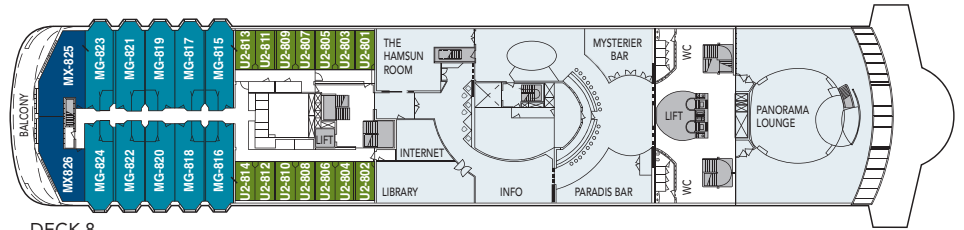

MS MIDNATSOL

CABIN CATEGORIES

BC	Description	Deck
MX Outs	Owners suite, two rooms queen size bed, sitting area, dining table, TV, stereo, coffeemaker, internet access, minibar, safe, private balcony. De luxe bathroom w/ bath tub & wc. Separate guest wc.	8
MG Outs	Grand suite, one room, queen size bed, sitting area, TV, internet access, stereo, coffeemaker, minibar, safe, de luxe bathroom with bath tub & shower/wc. MG on deck 775 & 780 w/private balcony and separate sleeping area. Suite 780 shower only, 775 bath tub only.	7,8
M Outs	One room suite, queen size bed, sitting area, TV, internet access, stereo, coffeemaker, minibar, private balcony. De luxe bathroom w/shower & wc.	7
Q Outs	Mini suite, queen size bed, sitting area, TV, stereo, coffeemaker, minibar, shower/wc.	6,7
QJ Outs	Mini suite, twin beds, sitting area, TV, mini bar, shower/wc, limited or no view.	6,7
U Outs	One bed, one sofa bed, table, shower/wc.	7,8
P Outs	One bed, one sofa bed, table, shower/wc.	6
N Outs	One bed, one sofa bed, table, shower/wc.	4
J Outs	One bed, one sofa bed, shower/wc, limited or no view.	6,7
L Outs	One bed, one sofa bed, porthole, shower/wc.	3,4
I Ins.	One bed, one sofa bed, TV, shower/wc.	4,6,7
H Outs	Cabin for disabled.	6

Due to weather conditions portholes may be closed upon captains decision.

Public areas:

- Restaurant, Café, Bar, Lounges
- Outdoor area
- Lift/stairs
- Fitness room/sauna
- Conference room

Outdoor jacuzzi: Yes
Internet cafe: Yes
Fitness room/sauna: Yes

Cabin layout: Grand suites w/balcony: 2,
Suites w/balcony: 3, Suites w/bay window: 10,
Mini suites: 6, Cabins: 276,
Cabins for disabled: 4. Cabins total: 301

DECK 8