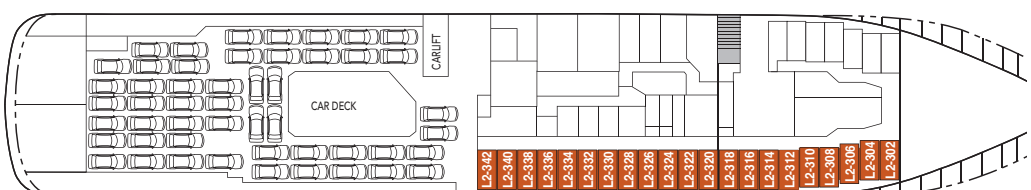

DECK 3

Year of construction:	2003	Gross tonnage:	16 151	Beam:	21,5 m	Passengers:	1000	Car capacity:	45
Ship yard:	Fosen Mek. Verk., (N)	Overall length:	135,75 metres	Service speed:	15 knots	Beds:	644	Max weight: 5000	Max height: 2,20
								Max length: 6,30	Max width: 2,40