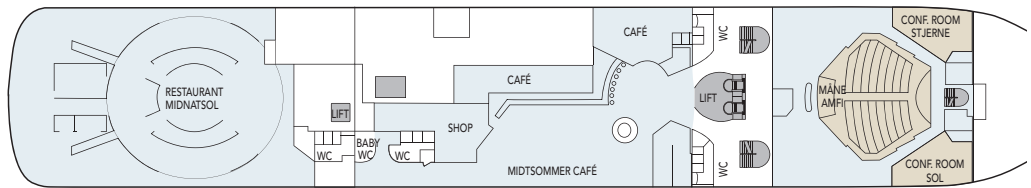

MS MIDNATSOL

CABIN CATEGORIES

BC	Description	Deck
MX Outs	Owners suite, two rooms queen size bed, sitting area, dining table, TV, stereo, coffeemaker, internet access, minibar, safe, private balcony. De luxe bathroom w/ bath tub & wc. Separate guest wc.	8
MG Outs	Grand suite, one room, queen size bed, sitting area, TV, internet access, stereo, coffeemaker, minibar, safe, de luxe bathroom with bath tub & shower/wc. MG on deck 775 & 780 w/private balcony and separate sleeping area. Suite 780 shower only, 775 bath tub only.	7,8
M Outs	One room suite, queen size bed, sitting area, TV, internet access, stereo, coffeemaker, minibar, private balcony. De luxe bathroom w/shower & wc.	7
Q Outs	Mini suite, queen size bed, sitting area, TV, stereo, coffeemaker, minibar, shower/wc.	6,7
QJ Outs	Mini suite, twin beds, sitting area, TV, mini bar, shower/wc, limited or no view.	6,7
U Outs	One bed, one sofa bed, table, shower/wc.	7,8
P Outs	One bed, one sofa bed, table, shower/wc.	6
N Outs	One bed, one sofa bed, table, shower/wc.	4
J Outs	One bed, one sofa bed, shower/wc, limited or no view.	6,7
L Outs	One bed, one sofa bed, porthole, shower/wc.	3,4
I Ins.	One bed, one sofa bed, TV, shower/wc.	4,6,7
H Outs	Cabin for disabled.	6

Due to weather conditions portholes may be closed upon captains decision.

Public areas:

- Restaurant, Café, Bar, Lounges
- Outdoor area
- Lift/stairs
- Fitness room/sauna
- Conference room

Outdoor jacuzzi: Yes
Internet cafe: Yes
Fitness room/sauna: Yes

Cabin layout: Grand suites w/balcony: 2,
Suites w/balcony: 3, Suites w/bay window: 10,
Mini suites: 6, Cabins: 276,
Cabins for disabled: 4. Cabins total: 301

DECK 5