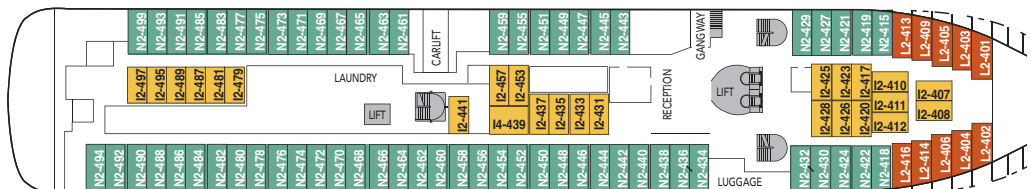

MS MIDNATSOL

CABIN CATEGORIES

BC	Description	Deck
MX Outs	Owners suite, two rooms queen size bed, sitting area, dining table, TV, stereo, coffeemaker, internet access, minibar, safe, private balcony. De luxe bathroom w/ bath tub & wc. Separate guest wc.	8
MG Outs	Grand suite, one room, queen size bed, sitting area, TV, internet access, stereo, coffeemaker, minibar, safe, de luxe bathroom with bath tub & shower/wc. MG on deck 775 & 780 w/private balcony and separate sleeping area. Suite 780 shower only, 775 bath tub only.	7,8
M Outs	One room suite, queen size bed, sitting area, TV, internet access, stereo, coffeemaker, minibar, private balcony. De luxe bathroom w/shower & wc.	7
Q Outs	Mini suite, queen size bed, sitting area, TV, stereo, coffeemaker, minibar, shower/wc.	6,7
QJ Outs	Mini suite, twin beds, sitting area, TV, mini bar, shower/wc, limited or no view.	6,7
U Outs	One bed, one sofa bed, table, shower/wc.	7,8
P Outs	One bed, one sofa bed, table, shower/wc.	6
N Outs	One bed, one sofa bed, table, shower/wc.	4
J Outs	One bed, one sofa bed, shower/wc, limited or no view.	6,7
L Outs	One bed, one sofa bed, porthole, shower/wc.	3,4
I Ins.	One bed, one sofa bed, TV, shower/wc.	4,6,7
H Outs	Cabin for disabled.	6

Due to weather conditions portholes may be closed upon captains decision.

Public areas:

- Restaurant, Café, Bar, Lounges
- Outdoor area
- Lift/stairs
- Fitness room/sauna
- Conference room

Outdoor jacuzzi: Yes
Internet cafe: Yes
Fitness room/sauna: Yes

Cabin layout: Grand suites w/balcony: 2,
Suites w/balcony: 3, Suites w/bay window: 10,
Mini suites: 6, Cabins: 276,
Cabins for disabled: 4. Cabins total: 301

DECK 4