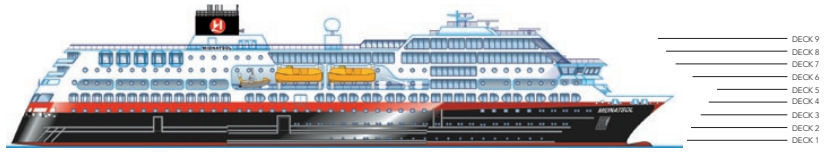

MS MIDNATSOL

CABIN CATEGORIES

BC	Description	Deck
MX Outs	Owners suite, two rooms queen size bed, sitting area, dining table, TV, stereo, coffeemaker, internet access, minibar, safe, private balcony. De luxe bathroom w/ bath tub & wc. Separate guest wc.	8
MG Outs	Grand suite, one room, queen size bed, sitting area, TV, internet access, stereo, coffeemaker, minibar, safe, de luxe bathroom with bath tub & shower/wc. MG on deck 775 & 780 w/private balcony and separate sleeping area. Suite 780 shower only, 775 bath tub only.	7,8
M Outs	One room suite, queen size bed, sitting area, TV, internet access, stereo, coffeemaker, minibar, private balcony. De luxe bathroom w/shower & wc.	7
Q Outs	Mini suite, queen size bed, sitting area, TV, stereo, coffeemaker, minibar, shower/wc.	6,7
QJ Outs	Mini suite, twin beds, sitting area, TV, mini bar, shower/wc, limited or no view.	6,7
U Outs	One bed, one sofa bed, table, shower/wc.	7,8
P Outs	One bed, one sofa bed, table, shower/wc.	6
N Outs	One bed, one sofa bed, table, shower/wc.	4
J Outs	One bed, one sofa bed, shower/wc, limited or no view.	6,7
L Outs	One bed, one sofa bed, porthole, shower/wc.	3,4
I Ins.	One bed, one sofa bed, TV, shower/wc.	4,6,7
H Outs	Cabin for disabled.	6

Due to weather conditions portholes may be closed upon captains decision.

Public areas:

- Restaurant, Café, Bar, Lounges
- Outdoor area
- Lift/stairs
- Fitness room/sauna
- Conference room

Outdoor jacuzzi: Yes
Internet cafe: Yes
Fitness room/sauna: Yes

Cabin layout: Grand suites w/balcony: 2,
Suites w/balcony: 3, Suites w/bay window: 10,
Mini suites: 6, Cabins: 276,
Cabins for disabled: 4. Cabins total: 301